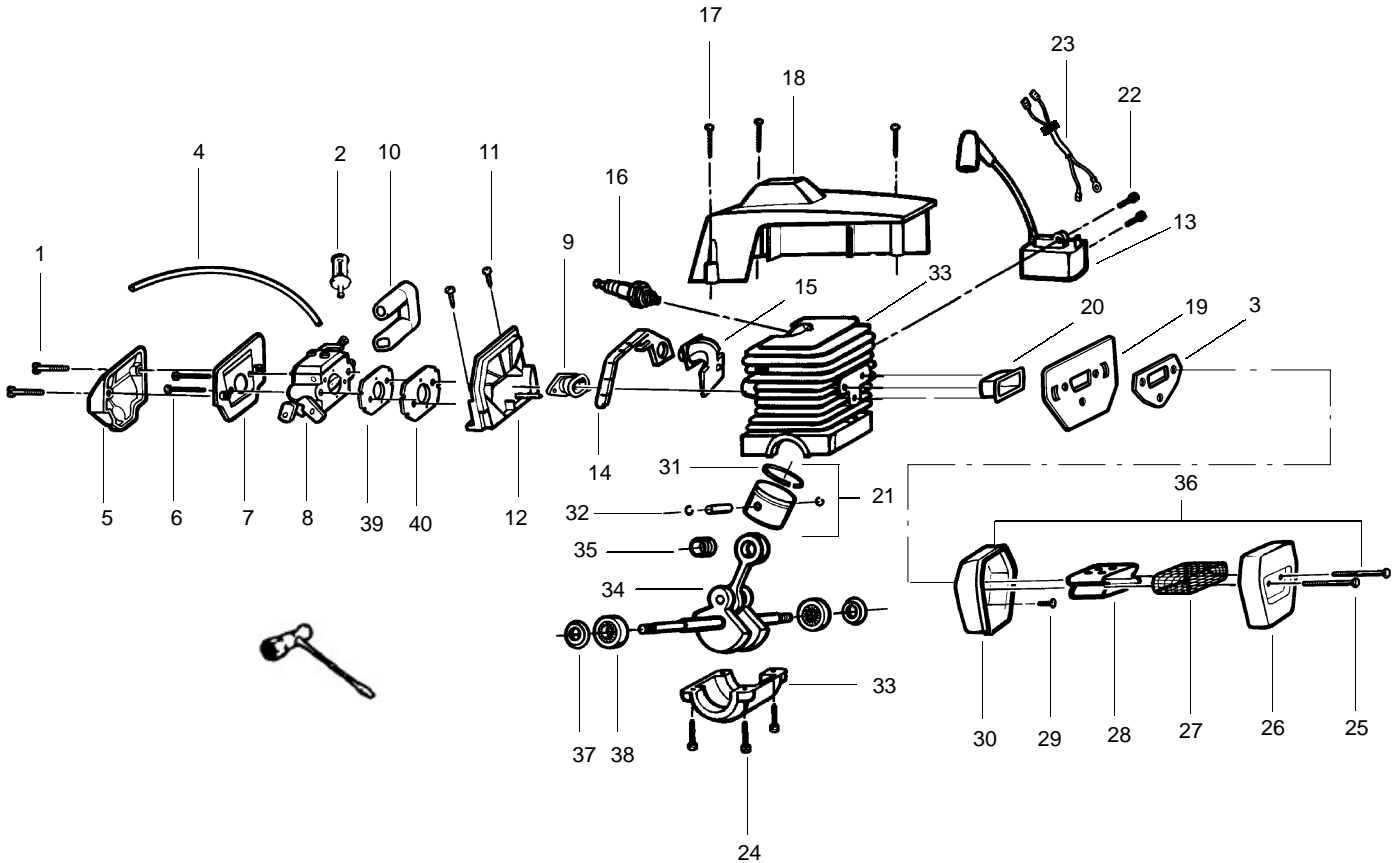

**SPAREPARTS
530084407**

Ref.	Part No.	Description	Ref.	Part No.	Description
	530015899	Screw		530069548	Piston Kit (Incl. 31, 32 & 35)
	530095646	Fuel Pick-up Ass'y.		530015895	Screw
	530019205	Muffler Gasket		530037467	Switch Wire Ass'y.
	530069247	Fuel Line Kit (Small)		530015897	Screw
	530036141	Air Filter (Top)		530016170	Screw
	530015970	Screw		530037249	Muffler Cover
	530037478	Air Filter (Bottom)		530036103	Spark Screen
	-	Carburetor Ass'y. Kit		530037813	Diffuser-Muffler
	530069629	WT289		530015902	Bolt-Muffler
	530035474	WT515		530037728	Muffler Body
	530035478	WT529		530037380	Piston Ring
	530037668	Intake Boot		530015697	Piston Pin Retainer
	530037464	Carb. Grommet (Final)		530014943	C'case&Cylinder Assy
	530015814	Screw		530029794	C'shaft & Rod Ass'y.
	-	Carb. Adaptor		530032117	Piston Pin Bearing
	530037667	Type 1		530069416	Muffler Kit (Incl. 25,26,28,30)
	530053396	Type 2		530019170	C'shaft Seal
	530039143	Ignition Module		530032118	C'shaft Bearing
	-	Turbo Clean Seal		530019172	Carb. Gasket
	530019203	Type 1		530037872	Intake Plate-Carb
	530019251	Type 2		Not Shown	
	530029813	Turbo Air Cleaner Ass'y. Type 1 Only		530087765	Operator Manual
	538040010	Spark Plug (RCJ-7Y)		530031135	Scrench
	530016154	Screw			
	530069577	Cylinder Shield Kit			
	530047801	Muffler Back Plate			
	530037652	Heat Insulator