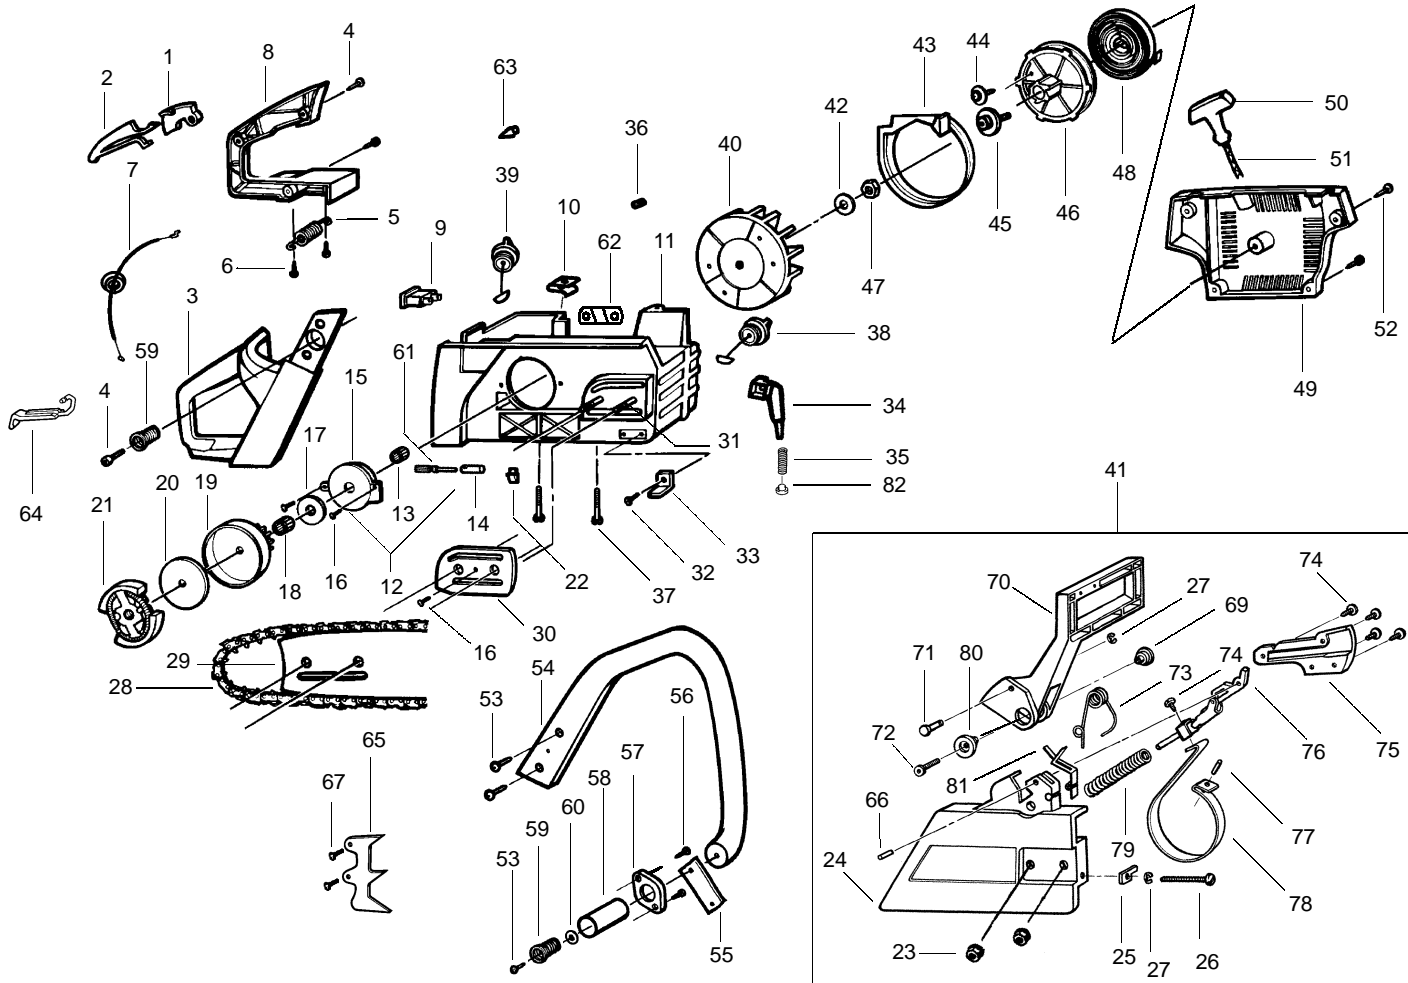

Ref.	Part No.	Description	Ref.	Part No.	Description	Ref.	Part No.	Description
1.	530036097	Throttle Trigger	29.	****	Bar 18"	55.	530036113	Strap-AV Front
2.	530036098	Throttle Lockout	30.	530047855	Bar Plate	56.	530015775	Screw
3.	530036087	Handle Rear	31.	530015877	Bar Bolt	57.	530036101	Isolator Plate
4.	530015937	Screw	32.	530015937	Screw	58.	530036142	Sleeve-AV Spring
5.	530038986	Isolator Spring	33.	530029850	Chain Catcher	59.	530038985	Isolator Spring
6.	530015906	Screw	34.	530037057	Oil Pick-up	60.	530015123	Washer
7.	530038471	Throttle Cable Ass'y.	35.	530037821	Oil Filter	61.	530029838	Plunger & Gear Ass'y.
8.	530036092	Handle Cover	36.	530029868	Vent Plug	62.	530036043	Bar Stud Plate
9.	530069572	Switch Kit	37.	530016037	Screw	63.	530026119	Check Valve
10.	530015922	Nut- Type U Speed	38.	530010846	Oil Cap Ass'y.	64.	530053443	Choke Lever
11.	530037551	Chassis Ass'y.	39.	530010845	Fuel Cap Ass'y.	65.	530014381	Spike Ass'y. (Incl.67)
12.	530014410	Oil Pump Ass'y. (Incl. 14, 15, & 61)	40.	530039147	Flywheel Ass'y.	66.	530015915	Link Pin-Front
13.	530029833	Oil Pump Worm	41.	530053176	Chain Brake Ass'y. (Incl.24-27,66 & 69-81)	67.	530015906	Screw
14.	530029834	Oil Pump Barrel	42.	530015127	Washer-Flywheel	69.	530049075	Journal-Left
15.	530029835	Oil Pump Hsg.	43.	530029800	Baffle Plate	70.	530053127	Actuating Lever
16.	530015896	Screw	44.	530016080	Screw	71.	530029879	Pivot Pin
17.	530015907	Washer-Thrust	45.	530015920	Screw	72.	530015914	Screw
18.	530032119	Clutch Bearing	46.	530069313	Starter Pulley Kit (Incl. 44 & 47)	73.	530015910	Handguard Spring
19.	530069342	Clutch Drum & Brg. Kit	47.	530016139	Nut-Flywheel	74.	530015911	Screw
20.	530015611	Clutch Washer	48.	530015891	Recoil Spring	75.	530053129	Spring Cover
21.	530014949	Clutch Ass'y.	49.	530047743	Fan Hsg. Ass'y.	76.	530014356	Front & Rear Link Ass'y.
22.	530019174	Oil Seal-Intake Line	50.	530037485	Starter Handle	77.	530015913	Spring Pin
23.	530015917	Bar Mounting Nut	51.	530069232	Rope Kit	78.	530052232	Brake Band
24.	530053653	Clutch Cover	52.	530015892	Screw	79.	530016237	Spring Compression
25.	530015826	Bar Adjusting Pin	53.	530015984	Screw	80.	530029881	Journal-Right
26.	530016110	Screw	54.	530038327	Handle-Front	81.	530029878	Position Spring
27.	530038593	Retainer				82.	530030189	Plug-Oil Filter
28.	****	Chain 18"						